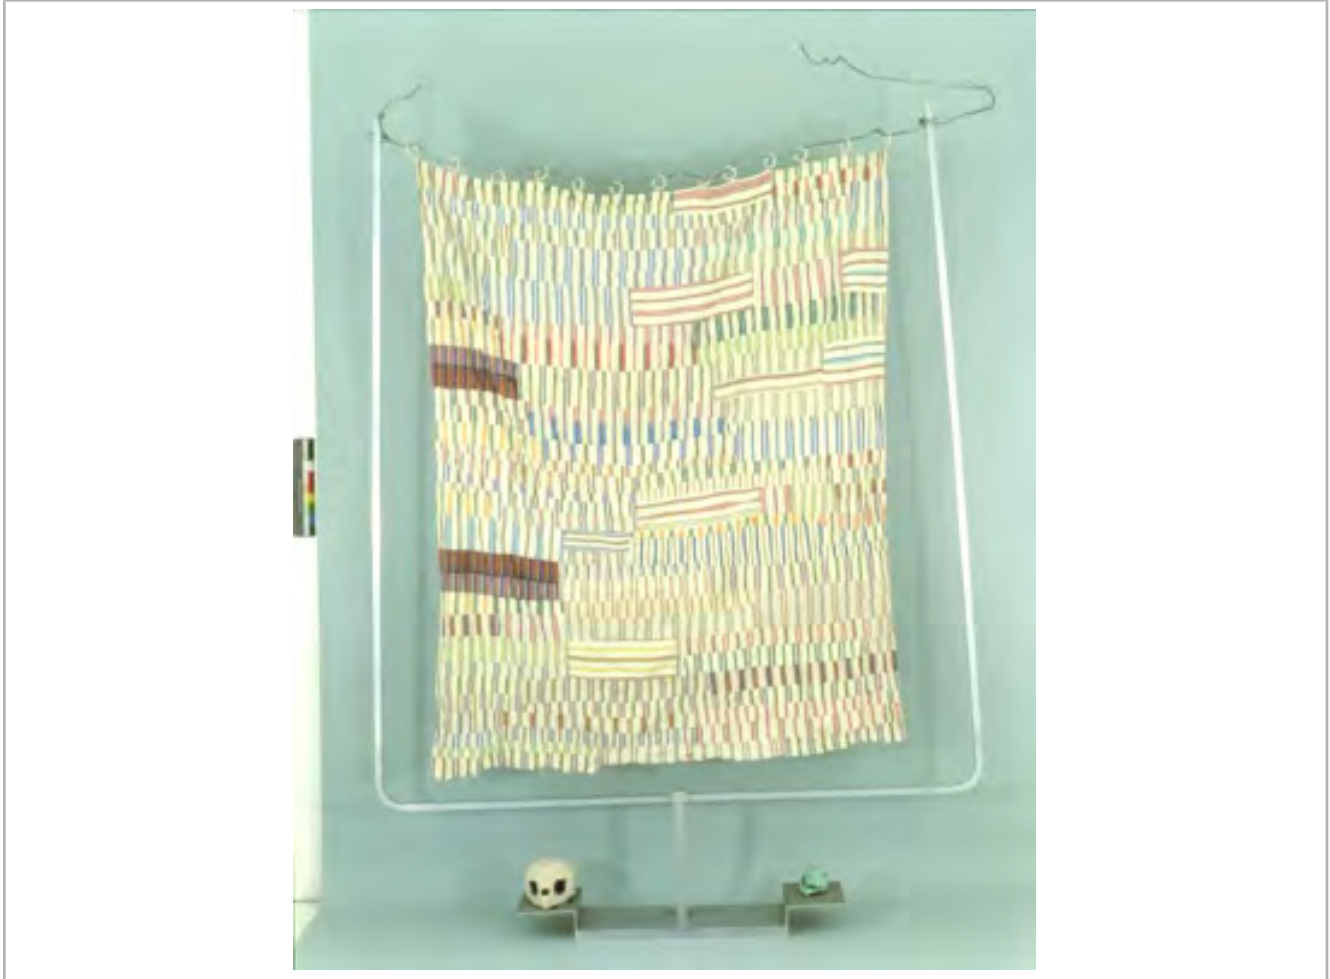

ARTWORK INFORMATION SHEET

Artist	Title	Year	Registration Number
Robert Rauschenberg	Rainbow Harp / ROCI TIBET	1985	85.076
Series	Medium	Dimensions	
ROCI/TIBET	Fabric, metal rings, and wire on aluminum stand, with animal skull and turquoise	119.75 in x 102 in x 8 in